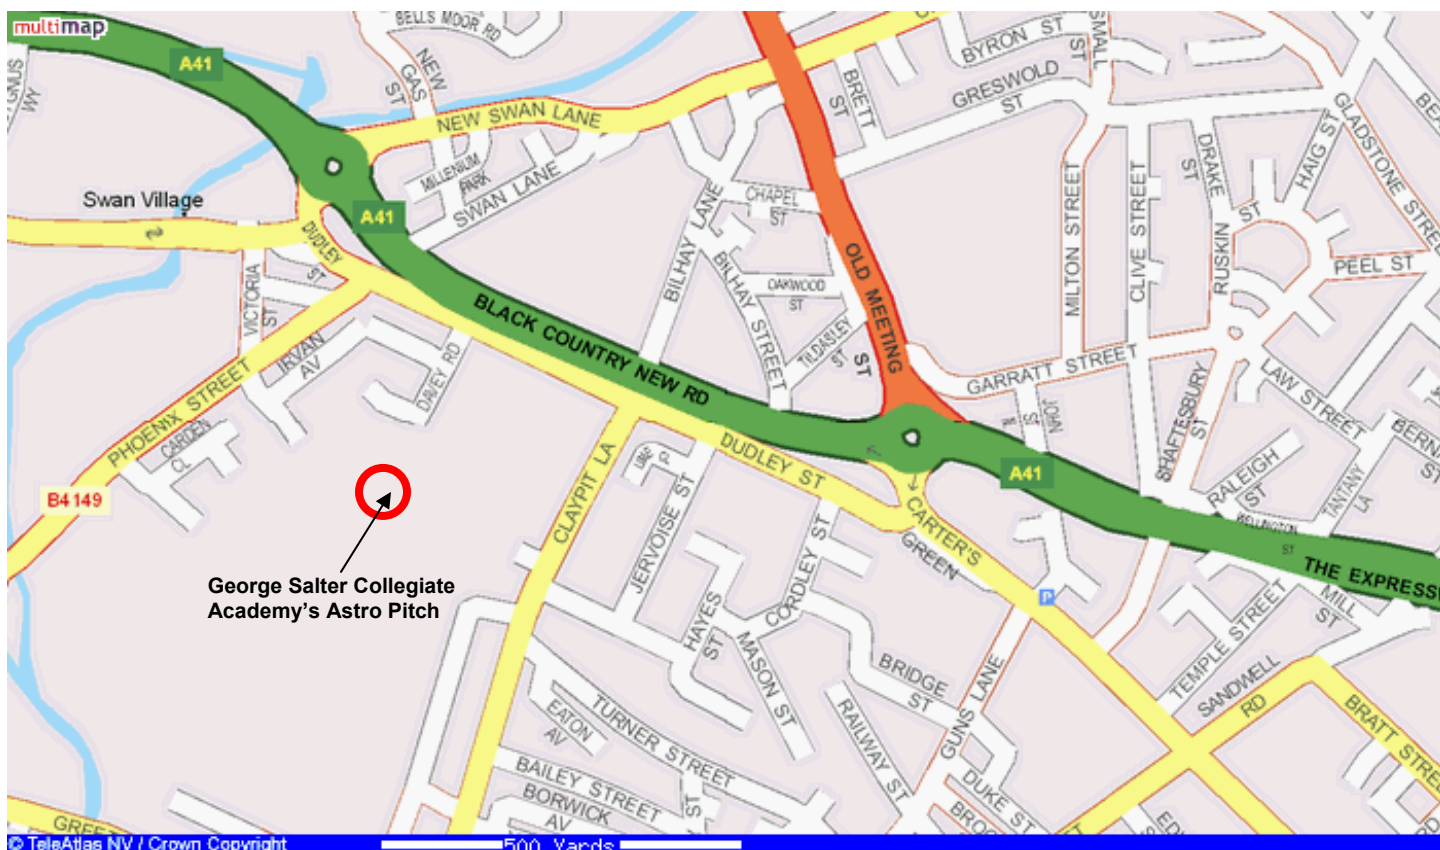

Directions to George Salter Collegiate Academy's Astro Pitch

Address

George Salter Collegiate Academy's Astro Pitch
Davey Road
West Bromwich
West Midlands
B70 9AP

Directions

Directions given from **M5, Junction 1** (West Bromwich) roundabout At the **M5 Junction 1** roundabout take the exit onto **The Expressway - A41** (signposted **Wolverhampton**).

Continue forward entering **West Bromwich**.

At the next roundabout head straight on (**2nd exit**) onto **The Expressway - A41** (signposted **Dudley A461**).

At the next roundabout take a **left (1st exit)** onto **Carters Green** (signposted **West Bromwich Town Centre**).

Turn immediately right onto **Dudley Street**, then turn left into **Davey Road**. The Astro turf is at the end of this road.

George Salter Collegiate Academy's Astro Pitch