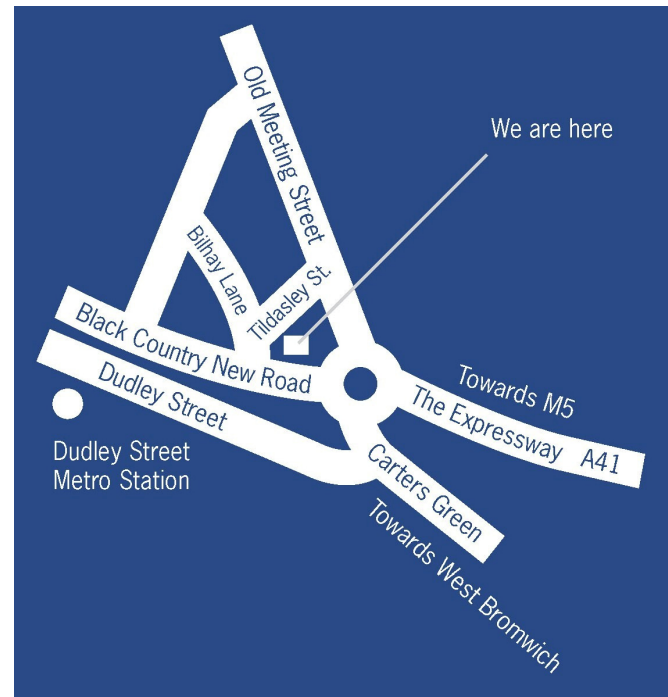

# Yemeni Community Association in Sandwell Limited – Map of Directions

Greets Green Access Centre, Tildasley Street, West Bromwich, West Midlands, B70 9SJ.

Tel: 0121 525 3909 Fax: 0121 580 4979 Email: [info@yca-sandwell.org.uk](mailto:info@yca-sandwell.org.uk) Website: [www.yca-sandwell.org.uk](http://www.yca-sandwell.org.uk)

**BY ROAD:** via M5 to Junction 1 then A41

**BY RAIL:** to Sandwell & Dudley from Wolverhampton or Birmingham, Langley Green or Smethwick West from Worcester or Birmingham.

**BY METRO:** Dudley Street. Cross the road "Blockbusters" side, walk to the end of the path and follow the subway to Staples carpark. The office is 40 yards from Staples along Tildasley Street.

**BY BUS:** 78, 79 Birmingham West Bromwich 414, 80 West Bromwich Town Centre to Old Meeting Street, Black Lake